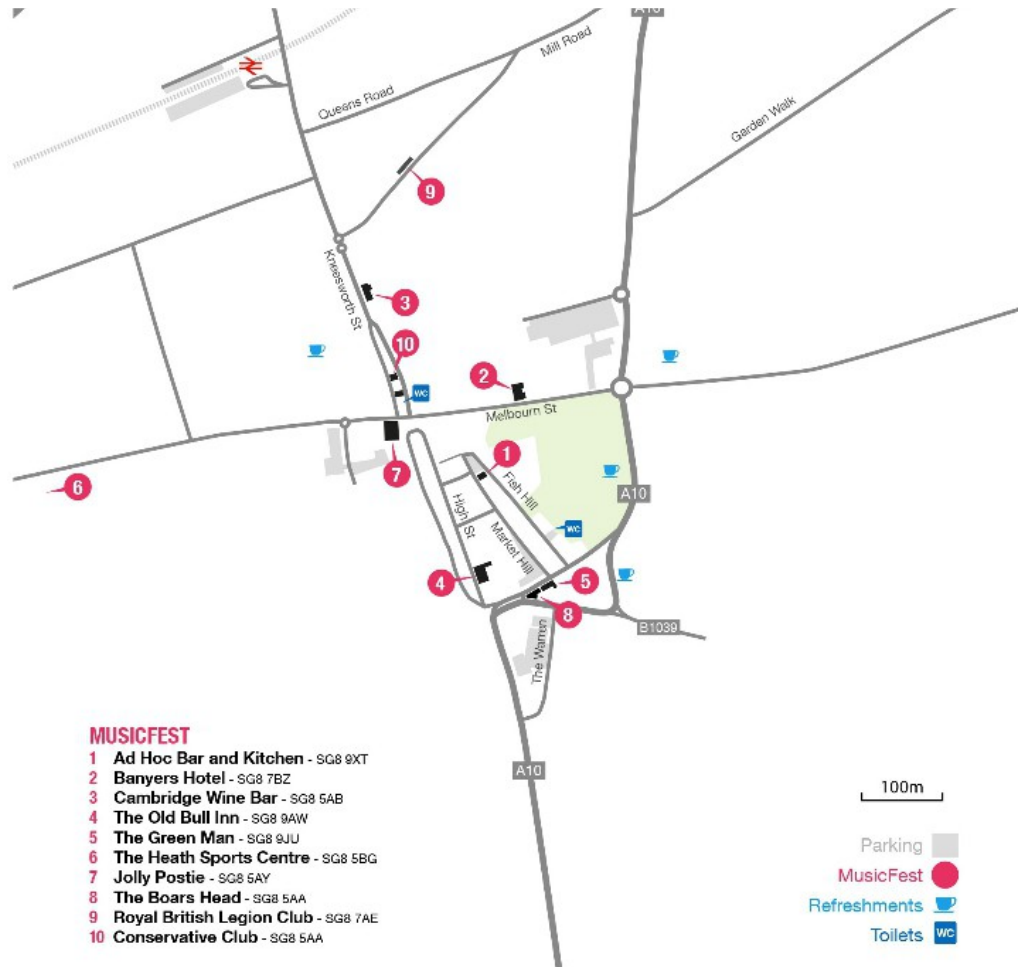

VENUES, DIRECTIONS and DISABLED ACCESS

Venues 2, 6 & 7 have level access and disabled toilets, however we recommend that all venues should be contacted directly for full information – phone numbers overleaf.

Allow approximately 15 minutes to walk from the railway station to the furthest venues 5, 6 & 8. Normal licensing laws apply.

Supported by the
**Brian Leslie
Racher Trust**

present on behalf of participating venues

Royston MusicFest '17

an afternoon of
FREE music
on Sunday 24th September 2017
12.30 to 5.30pm -ish

All times are approximate and subject to late change.

Please check the website www.roystonmusicfest.uk for the latest information on timings, performers and their music.